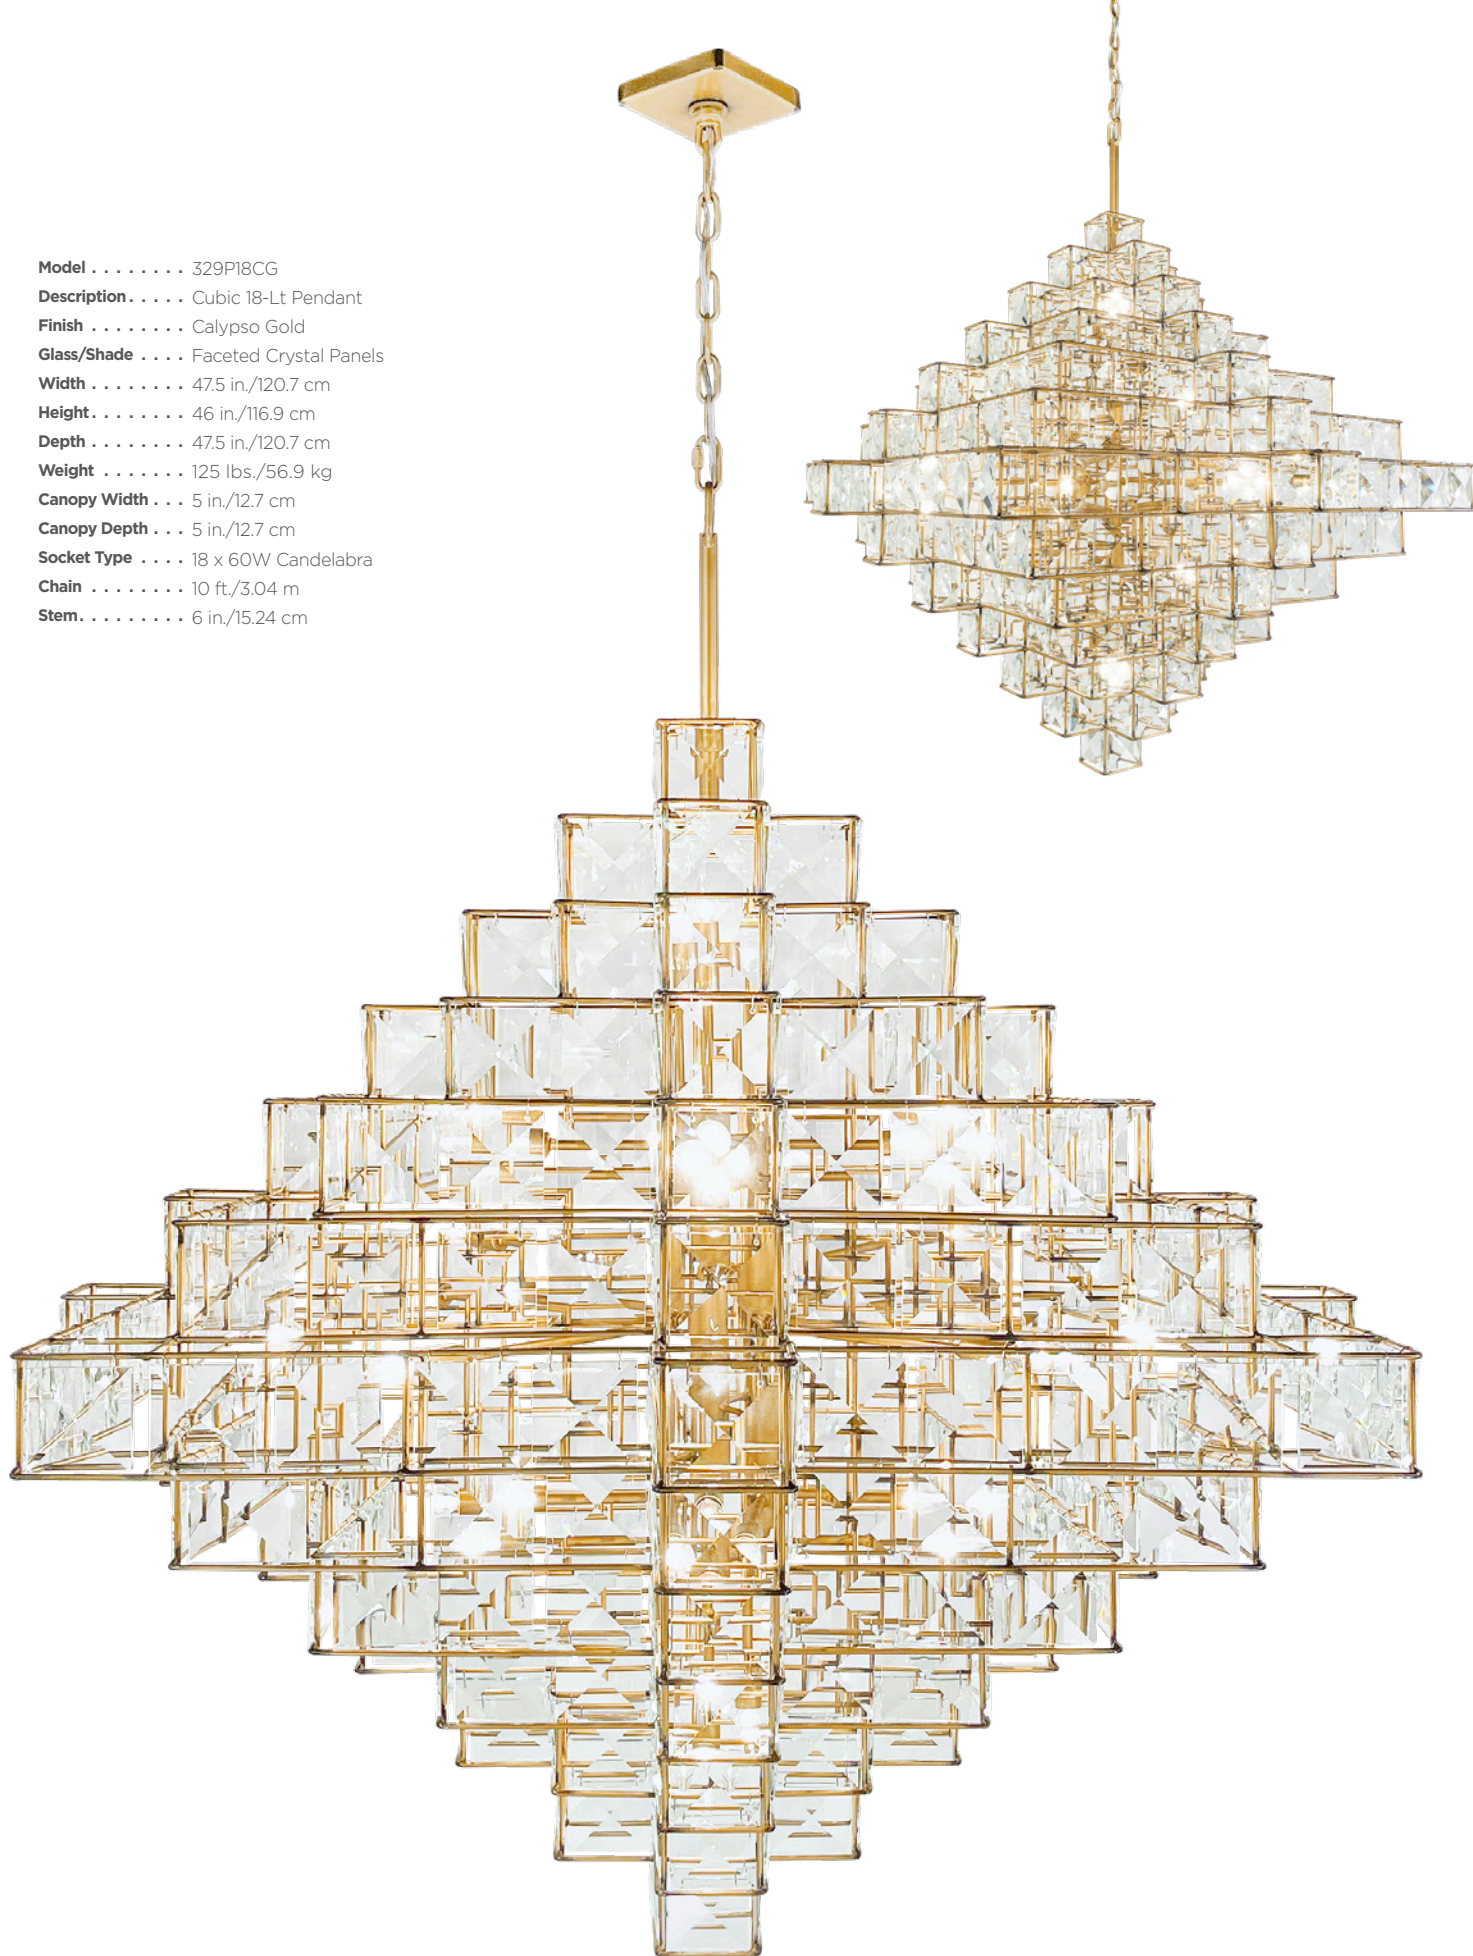

Model 329P18CG
Description . . . . . Cubic 18-Lt Pendant
Finish . . . . . Calypso Gold
Glass/Shade . . . . . Faceted Crystal Panels
Width . . . . . 47.5 in./120.7 cm
Height . . . . . 46 in./116.9 cm
Depth . . . . . 47.5 in./120.7 cm
Weight . . . . . 125 lbs./56.9 kg
Canopy Width . . . . . 5 in./12.7 cm
Canopy Depth . . . . . 5 in./12.7 cm
Socket Type . . . . . 18 x 60W Candelabra
Chain . . . . . 10 ft./3.04 m
Stem . . . . . 6 in./15.24 cm