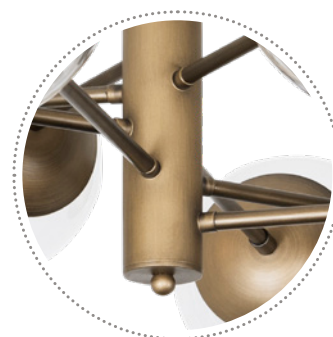

Mid-Century

Here's a collection inspired by an iconic era. True to that time, yet authentic to its own spirit, the aesthetic is made complete with clear glass globes perched on steel arms. We've plated the recycled steel with the look of antique brass. And you'll find that each glass globe is easy to remove and reattach. After all, being effortless is the key to being stylish.

612720
Steel Arms Reinforce
Mid-Century Design.

612700
Period Authentic Clear
Glass Globes.

612730
Antique Brass
Finish.

Model 612700
Description 4-Lt Chandelier
Finish Antique Brass
Glass/Shade Clear Glass Globes
Width 28 in./71.2 cm
Height 22 in./55.9 cm
Depth 28 in./71.2 cm
Weight 10 lbs./4.6 kg
Canopy Dia. 5.25 in./13.4 cm
Socket Type 4 x 60W Medium
Stem. 5 x 12 in./30.48 cm,
 2 x 6 in./15.24 cm