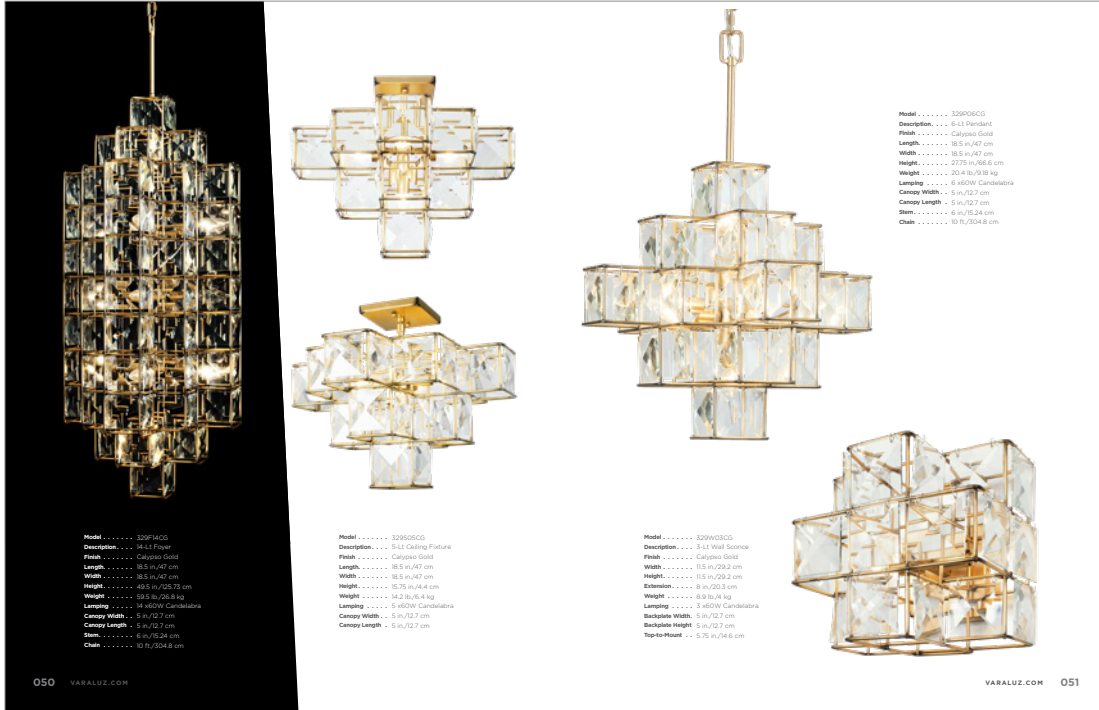

NEW
LARGER
SIZES

Cubic

Inspired by a certain 1980's iconic colorful toy cube puzzle, Cubic replaces color blocks with faceted crystal panels. At once modern yet welcoming, it almost invites you to try rotating some sections.

See the rest of the collection
online at Varaluz.com or the 2020 Catalog