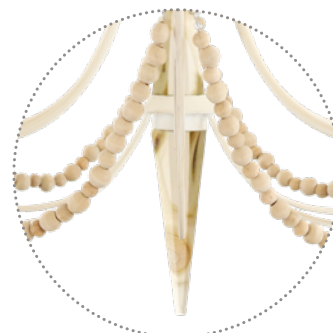

350W02CW
Finished in
Country White.

350C10CW
Boho Wood Bead Draping.

350C06CW
Natural Acacia
Finials.

Model 350W02CW
Description 2-Lt Wall Sconce
Finish Country White
Width 11 in./28 cm
Height 15.5 in./39.4 cm
Extension 7.5 in./19.1 cm
Weight 3 lbs./1.4 kg
Backplate Width 5.5 in./14 cm
Backplate Height 5.5 in./14 cm
Top-to-Mount 7.75 in./19.7 cm
Socket Type 2 x 60W Candelabra
Mounting Horizontal/Vertical