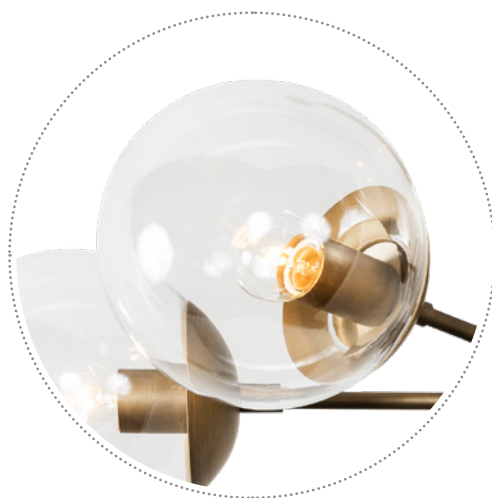

612720
Steel Arms Reinforce
Mid-Century Design.

612700
Period Authentic Clear
Glass Globes.

612730
Antique Brass
Finish.

Model 612700
Description 4-Lt Chandelier
Finish Antique Brass
Glass/Shade Clear Glass Globes
Width 28 in./71.2 cm
Height 22 in./55.9 cm
Depth 28 in./71.2 cm
Weight 10 lbs./4.6 kg
Canopy Dia. 5.25 in./13.4 cm
Socket Type 4 x 60W Medium
Stem. 5 x 12 in./30.48 cm,
 2 x 6 in./15.24 cm