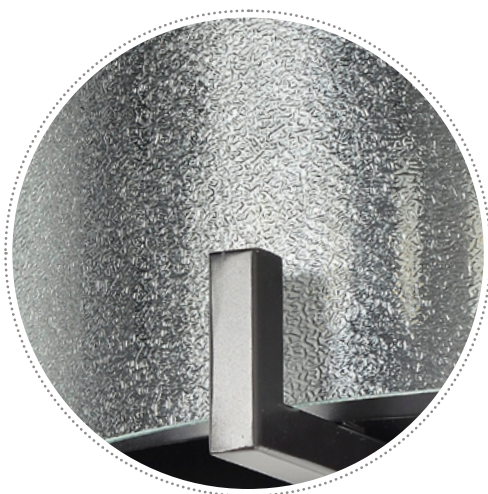

611210
Micro-Texture Glass.