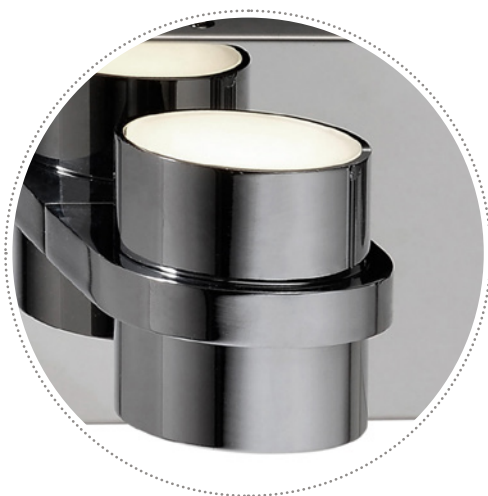

610810
Vertical or
Horizontal Mount.