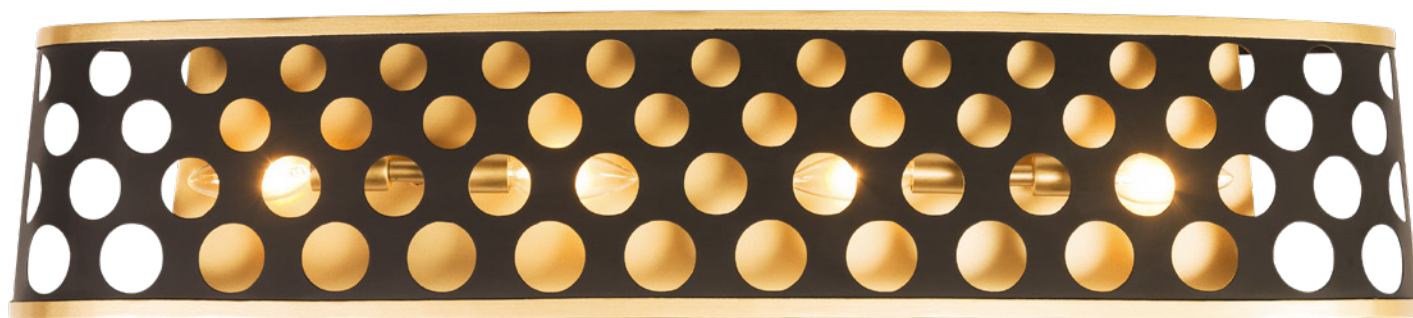

Model 346B04MBFG
Description . . . . . 4-Lt Bath
Finish . . . . . Matte Black/French Gold
Width . . . . . 34 in./86.4 cm
Height . . . . . 7.25 in./18.5 cm
Extension . . . . . 5.75 in./14.7 cm
Weight . . . . . 6 lbs./2.8 kg
Backplate Width . . 24.5 in./62.3 cm
Backplate Height . 7.25 in./18.5 cm
Top-to-Mount . . . 3.625 in./9.3 cm
Socket Type . . . . 4 x 60W Candelabra
Mounting . . . . . Horizontal/Vertical