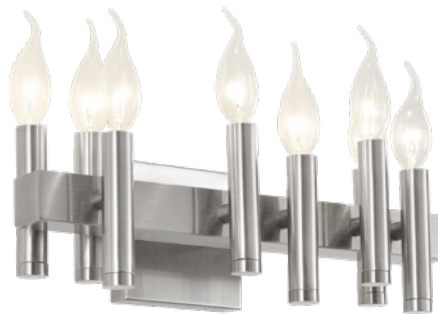

Model 357B08SN
Description . . . . . 8-Lt Bath
Finish . . . . . Satin Nickel
Width . . . . . 16 in./40.7 cm
Height . . . . . 7.25 in./18.5 cm
Extension . . . . . 6.5 in./16.6 cm
Weight . . . . . 6 lbs./2.8 kg
Backplate Width . . . . . 4.75 in./12.1 cm
Backplate Height . . . . . 4.75 in./12.1 cm
Top-to-Mount . . . . . 3.5 in./8.9 cm
Socket Type . . . . . 8 x 60W Candelabra
Mounting . . . . . Horizontal/Vertical