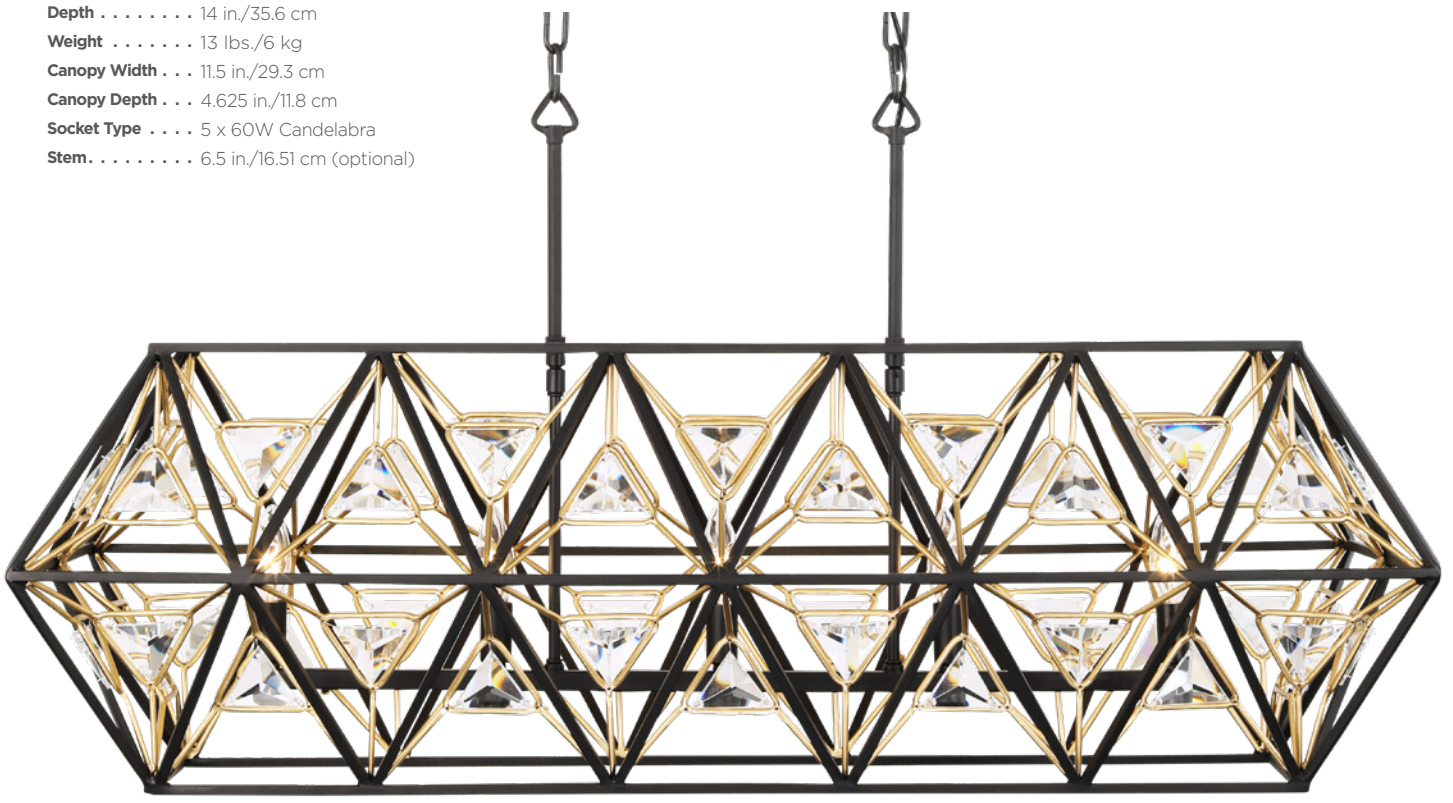

353W01MBFG
Custom Triangular
Crystal.

353N05MBFG
Intricate Geometric
Metal Work.

353N03MBFG
Black and
Gold Finish.

Model 353W01MBFG
Description 1-Lt Wall Sconce
Finish Matte Black/French Gold
Width 10.5 in./26.7 cm
Height 14 in./35.6 cm
Extension 6.5 in./16.6 cm
Weight 2 lbs./1 kg
Backplate Width 5 in./12.7 cm
Backplate Height 5 in./12.7 cm
Top-to-Mount 7 in./17.8 cm
Socket Type 1 x 60W Candelabra
Mounting Horizontal/Vertical

Model 353N05MBFG
Description 5-Lt Linear Pendant
Finish Matte Black/French Gold
Width 42 in./106.7 cm
Height 14 in./35.6 cm
Depth 14 in./35.6 cm
Weight 13 lbs./6 kg
Canopy Width 11.5 in./29.3 cm
Canopy Depth 4.625 in./11.8 cm
Socket Type 5 x 60W Candelabra
Stem 6.5 in./16.51 cm (optional)