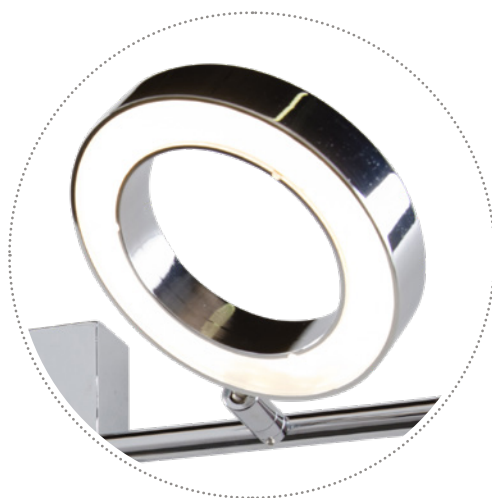

611110
Super Adjustable Rings:
170 Degrees in Any Axis.