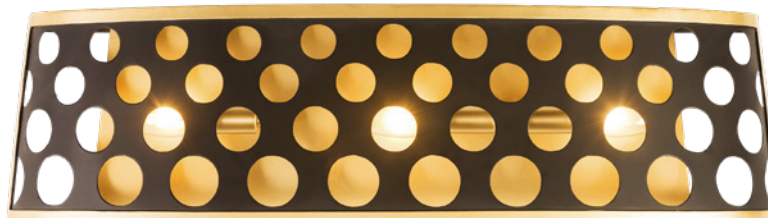

Model 346B04MBFG
Description . . . . . 4-Lt Bath
Finish . . . . . Matte Black/French Gold
Width . . . . . 34 in./86.4 cm
Height . . . . . 7.25 in./18.5 cm
Extension . . . . . 5.75 in./14.7 cm
Weight . . . . . 6 lbs./2.8 kg
Backplate Width . . 24.5 in./62.3 cm
Backplate Height . 7.25 in./18.5 cm
Top-to-Mount . . . 3.625 in./9.3 cm
Socket Type . . . . 4 x 60W Candelabra
Mounting . . . . . Horizontal/Vertical