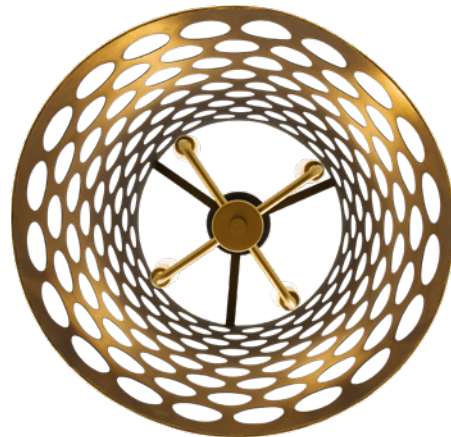

346B02MBFG

Inspired by Industrial Era
Drafting Stencils
and Templates.

346F04MBFG

Graduated Concentric
Circles Add Modern Flair.

346P06MBFG

Art Deco References.

Model 346W02MBFG
Description 2-Lt Wall Sconce
Finish Matte Black/French Gold
Width 8 in./20.4 cm
Height 12 in./30.5 cm
Extension 5 in./12.7 cm
Weight 1.5 lbs./0.7 kg
Backplate Width 6.25 in./15.9 cm
Backplate Height 9.25 in./23.5 cm
Top-to-Mount 6.5 in./16.6 cm
Socket Type 2 x 60W Candelabra
Mounting Horizontal/Vertical