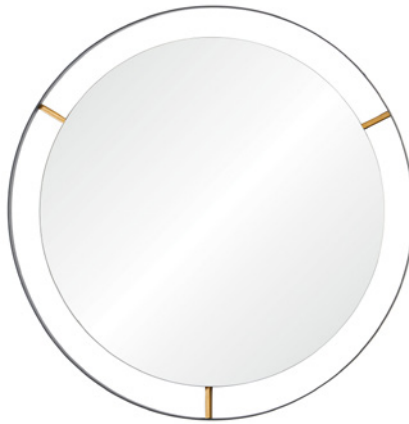

Model 610010
Description . . . . . Framed 30-In Round Wall Mirror
Finish . . . . . Matte Black
Width . . . . . 30 in./76.2 cm
Height . . . . . 30 in./76.2 cm
Extension . . . . . 1 in./2.6 cm
Weight . . . . . 19 lbs./8.7 kg
Top-to-Mount . . . . . 5.5 in./14 cm
Mirror Width . . . . . 25.25 in./64.2 cm
Mirror Height . . . . . 25.25 in./64.2 cm
Frame Thickness . . . . . 2.25 in./5.8 cm