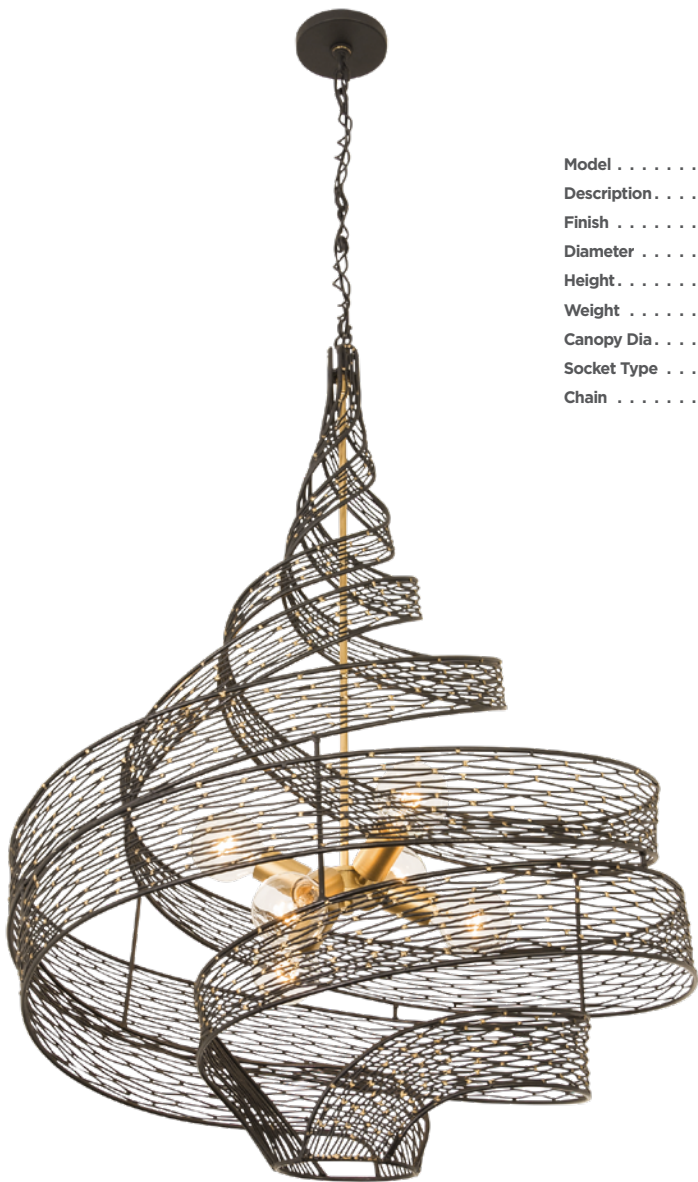

Model 240P06MBFG
Description . . . . . 6-Lt Twist Pendant
Finish . . . . . Matte Black/French Gold
Diameter . . . . . 26 in./66.1 cm
Height . . . . . 31.5 in./80.1 cm
Weight . . . . . 14 lbs./6.4 kg
Canopy Dia. . . . . . 5 in./12.7 cm
Socket Type . . . . . 6 x 100W Medium
Chain . . . . . 10 ft./3.04 m