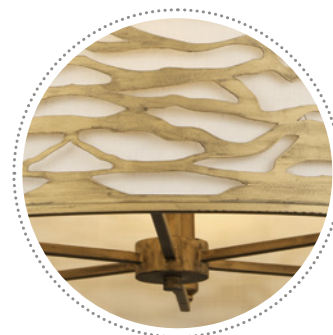

348P06HG
Finished in Carbon Black
or Havana Gold.