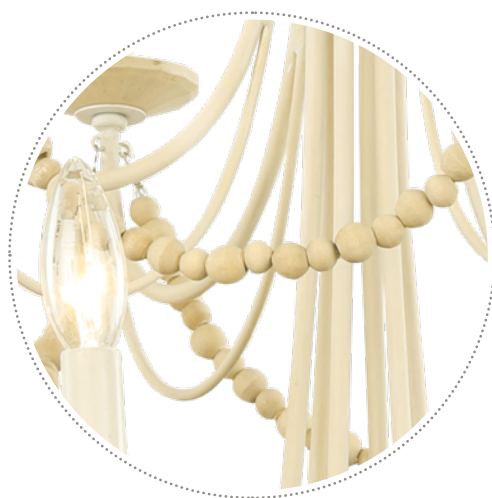

350C10CW
Boho Wood Bead Draping.