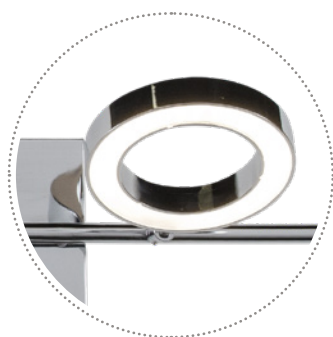

Halo

Halo is made for the angelic and the not-so-much. Its super mod rings of energy-efficient LED provide all of the light necessary to prepare yourself for daily world domination. Chrome lends a suitably shimmery backdrop.

611130
Chrome Finish.