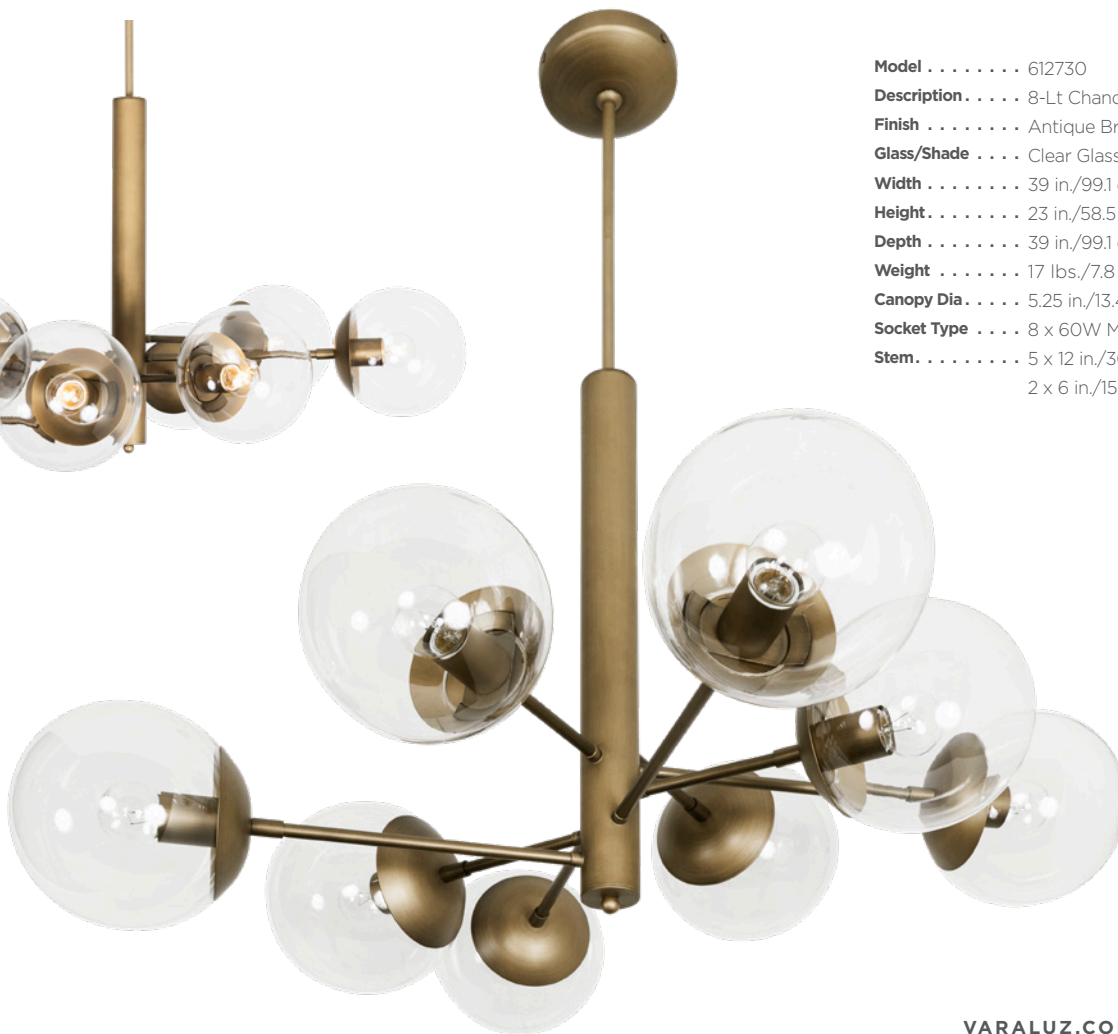

Model 612730
Description . . . . . 8-Lt Chandelier
Finish . . . . . Antique Brass
Glass/Shade . . . . . Clear Glass Globes
Width . . . . . 39 in./99.1 cm
Height . . . . . 23 in./58.5 cm
Depth . . . . . 39 in./99.1 cm
Weight . . . . . 17 lbs./7.8 kg
Canopy Dia. . . . . . 5.25 in./13.4 cm
Socket Type . . . . . 8 x 60W Medium
Stem . . . . . 5 x 12 in./30.48 cm,
2 x 6 in./15.24 cm