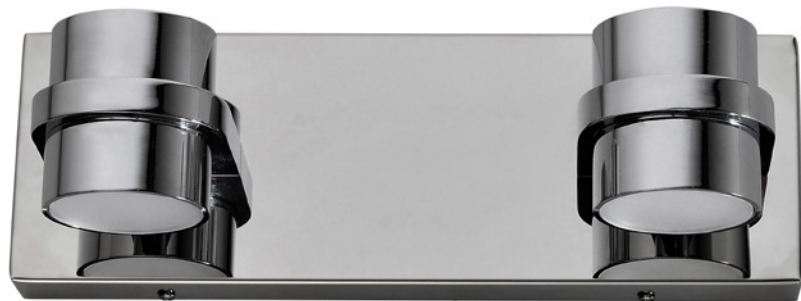

610800
Integrated LEDs.

610810
Vertical or
Horizontal Mount.

610800
Wall or
Ceiling Mount.

*Features an Up and
Downward Facing Light!*

Model 610810
Description 2-Arm LED Bath Fixture
Finish Polished Chrome
Width 13 in./33.1 cm
Height 4.3 in./11 cm
Extension 4.75 in./12.1 cm
Weight 1 lbs./0.5 kg
Backplate Width . . 13 in./33.1 cm
Backplate Height . 4.25 in./10.8 cm
Top-to-Mount . . . 2.15 in./5.5 cm
LED Type 4 x 5W Integrated LED,
3000K, 80CRI
Mounting Horizontal/Vertical