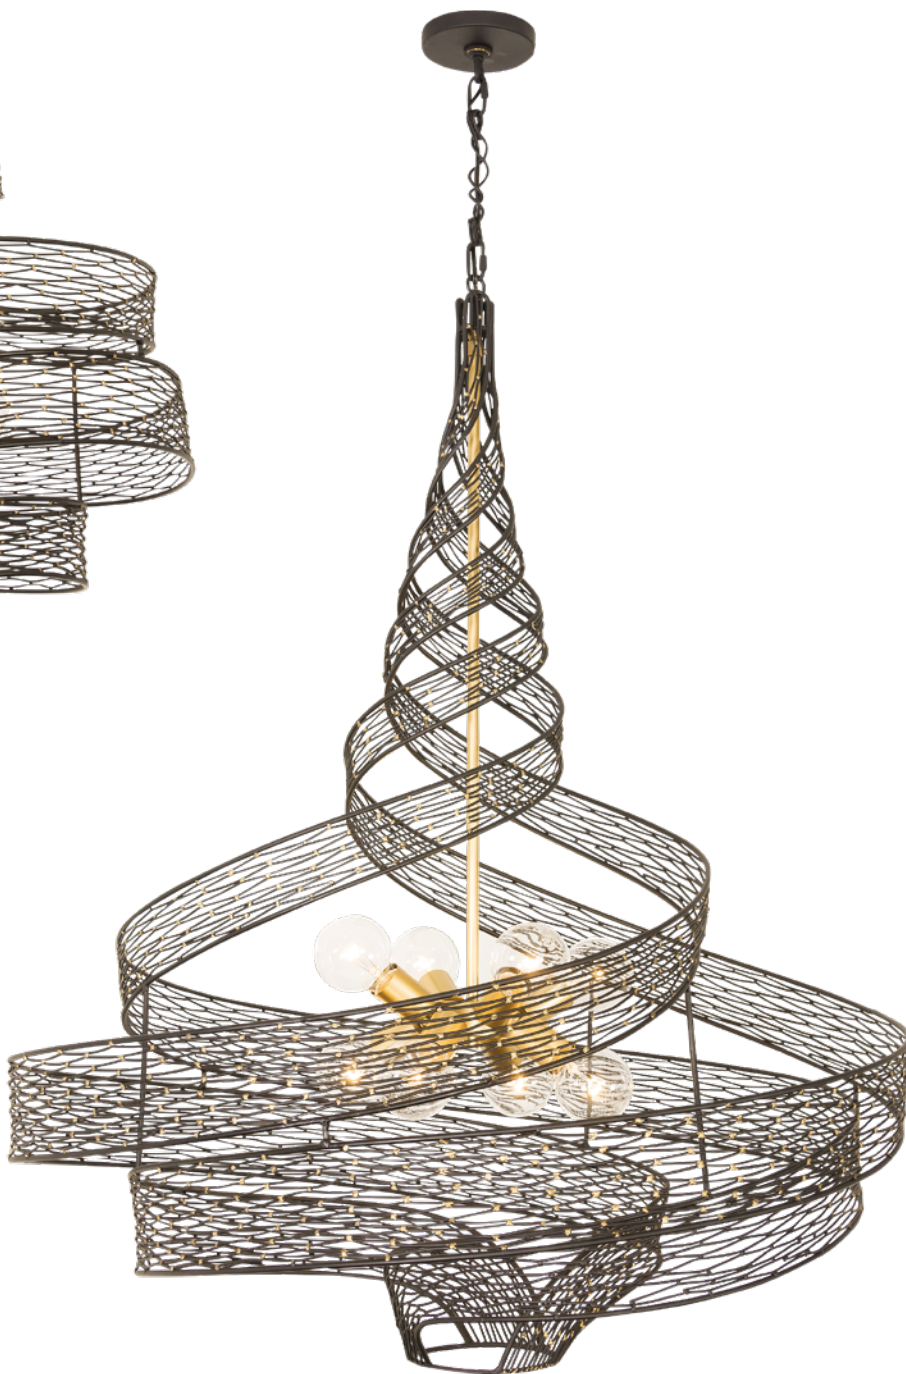

Model 240P08MBFG
Description . . . . . 8-Lt Twist Pendant
Finish . . . . . Matte Black/French Gold
Diameter . . . . . 36 in./91.5 cm
Height . . . . . 46 in./116.9 cm
Weight . . . . . 28 lbs./12.8 kg
Canopy Dia. . . . . . 5 in./12.7 cm
Socket Type . . . . . 8 x 100W Medium
Chain . . . . . 10 ft./3.04 m