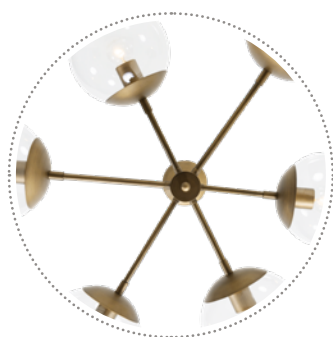

Mid-Century

Here's a collection inspired by an iconic era. True to that time, yet authentic to its own spirit, the aesthetic is made complete with clear glass globes perched on steel arms. We've plated the recycled steel with the look of antique brass. And you'll find that each glass globe is easy to remove and reattach. After all, being effortless is the key to being stylish.

612720
Steel Arms Reinforce
Mid-Century Design.