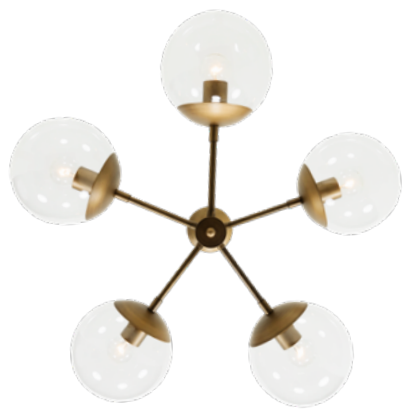

612720
Steel Arms Reinforce
Mid-Century Design.

612700
Period Authentic Clear
Glass Globes.

612730
Antique Brass
Finish.

Model 612700
Description 4-Lt Chandelier
Finish Antique Brass
Glass/Shade Clear Glass Globes
Width 28 in./71.2 cm
Height 22 in./55.9 cm
Depth 28 in./71.2 cm
Weight 10 lbs./4.6 kg
Canopy Dia. 5.25 in./13.4 cm
Socket Type 4 x 60W Medium
Stem. 5 x 12 in./30.48 cm,
 2 x 6 in./15.24 cm

Model 612710
Description 5-Lt Chandelier
Finish Antique Brass
Glass/Shade Clear Glass Globes
Width 28 in./71.2 cm
Height 23 in./58.5 cm
Depth 28 in./71.2 cm
Weight 11 lbs./5 kg
Canopy Dia. 5.25 in./13.4 cm
Socket Type 5 x 60W Medium
Stem. 5 x 12 in./30.48 cm,
 2 x 6 in./15.24 cm

Model 612720
Description 6-Lt Chandelier
Finish Antique Brass
Glass/Shade Clear Glass Globes
Width 32.5 in./82.6 cm
Height 28 in./71.2 cm
Depth 22.5 in./57.2 cm
Weight 14 lbs./6.4 kg
Canopy Dia. 5.25 in./13.4 cm
Socket Type 6 x 60W Medium
Stem 5 x 12 in./30.48 cm,
 2 x 6 in./15.24 cm