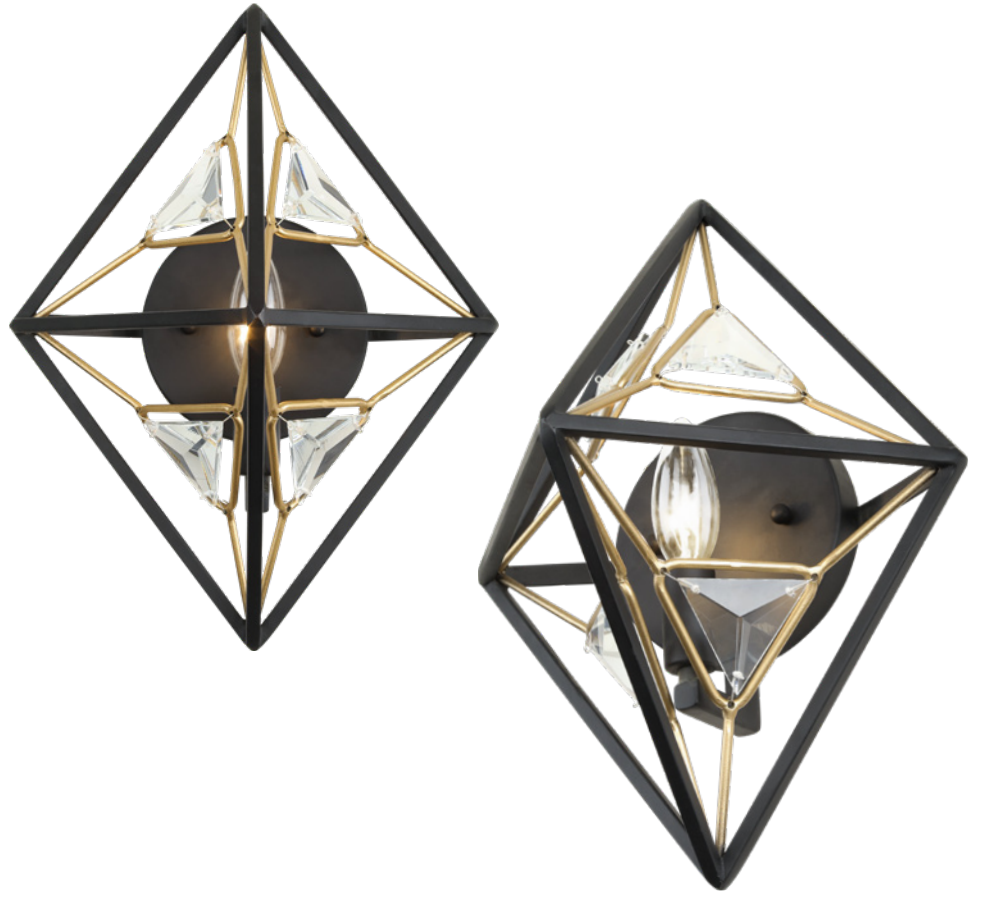

CASA

145 | **Waxed Plank mirrors**

Marcia

Every time you look at the cosmic jewels of the Marcia Collection, the eye catches a new angle of shapes within shapes. With black and gold finishes, the intricate metal work blends classic design with an elegant edge. Marcia is the mysterious person in the room. You want to meet them, but are you in their league?

353W01MBFG
Custom Triangular
Crystal.

353N05MBFG
Intricate Geometric
Metal Work.

353N03MBFG
Black and
Gold Finish.

Model 353W01MBFG
Description 1-Lt Wall Sconce
Finish Matte Black/French Gold
Width 10.5 in./26.7 cm
Height 14 in./35.6 cm
Extension 6.5 in./16.6 cm
Weight 2 lbs./1 kg
Backplate Width 5 in./12.7 cm
Backplate Height 5 in./12.7 cm
Top-to-Mount 7 in./17.8 cm
Socket Type 1 x 60W Candelabra
Mounting Horizontal/Vertical