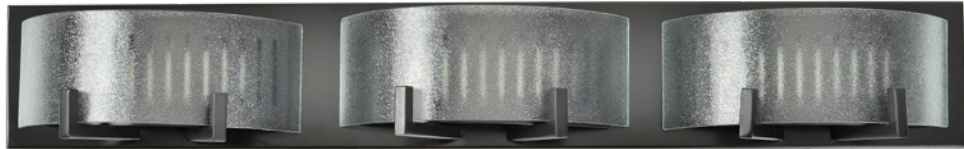

Shown Unlit