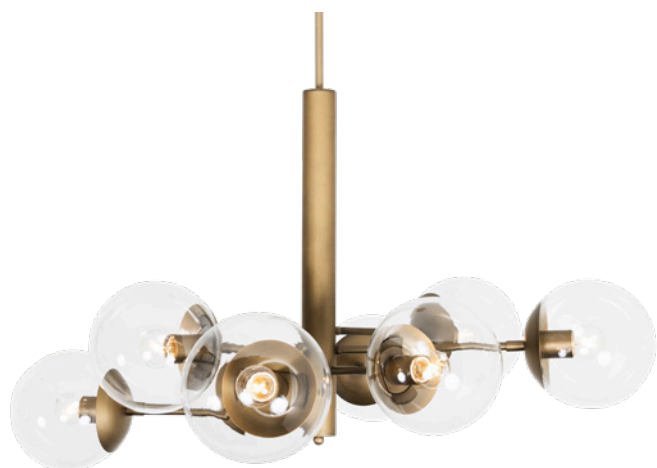

612720
Steel Arms Reinforce
Mid-Century Design.

612700
Period Authentic Clear
Glass Globes.

612730
Antique Brass
Finish.

Model 612700
Description 4-Lt Chandelier
Finish Antique Brass
Glass/Shade Clear Glass Globes
Width 28 in./71.2 cm
Height 22 in./55.9 cm
Depth 28 in./71.2 cm
Weight 10 lbs./4.6 kg
Canopy Dia. 5.25 in./13.4 cm
Socket Type 4 x 60W Medium
Stem. 5 x 12 in./30.48 cm,
 2 x 6 in./15.24 cm

Model 612710
Description 5-Lt Chandelier
Finish Antique Brass
Glass/Shade Clear Glass Globes
Width 28 in./71.2 cm
Height 23 in./58.5 cm
Depth 28 in./71.2 cm
Weight 11 lbs./5 kg
Canopy Dia. 5.25 in./13.4 cm
Socket Type 5 x 60W Medium
Stem. 5 x 12 in./30.48 cm,
 2 x 6 in./15.24 cm

Model 612720
Description 6-Lt Chandelier
Finish Antique Brass
Glass/Shade Clear Glass Globes
Width 32.5 in./82.6 cm
Height 28 in./71.2 cm
Depth 22.5 in./57.2 cm
Weight 14 lbs./6.4 kg
Canopy Dia. 5.25 in./13.4 cm
Socket Type 6 x 60W Medium
Stem 5 x 12 in./30.48 cm,
 2 x 6 in./15.24 cm