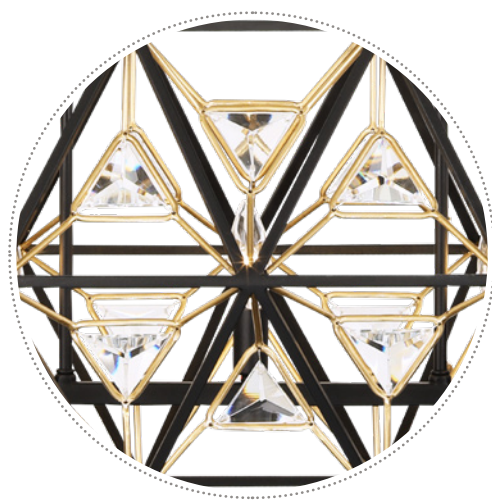

353N05MBFG
Intricate Geometric
Metal Work.