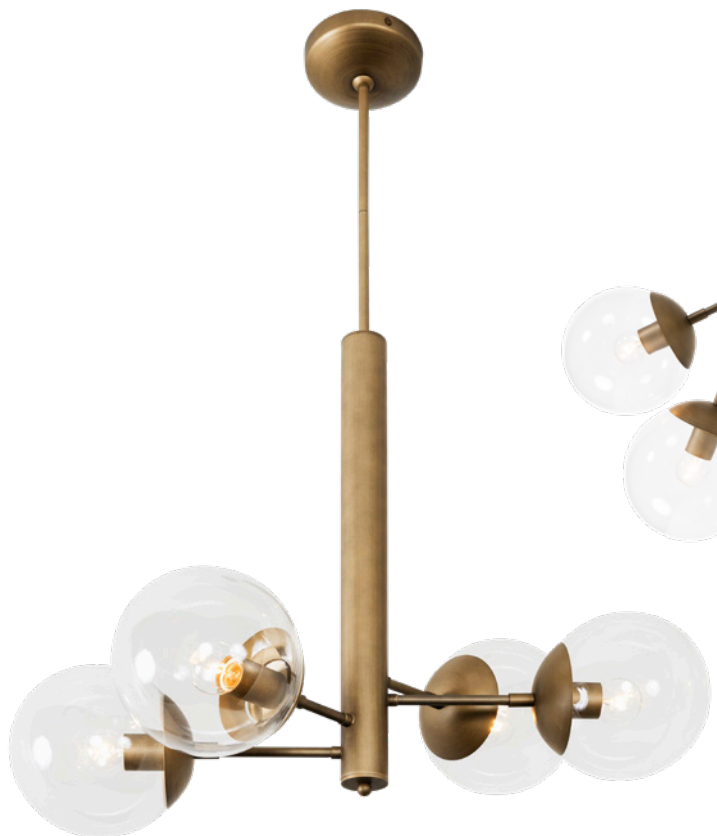

Mid-Century

Here's a collection inspired by an iconic era. True to that time, yet authentic to its own spirit, the aesthetic is made complete with clear glass globes perched on steel arms. We've plated the recycled steel with the look of antique brass. And you'll find that each glass globe is easy to remove and reattach. After all, being effortless is the key to being stylish.

612720
Steel Arms Reinforce
Mid-Century Design.

612700
Period Authentic Clear
Glass Globes.

612730
Antique Brass
Finish.

Model 612700
Description 4-Lt Chandelier
Finish Antique Brass
Glass/Shade Clear Glass Globes
Width 28 in./71.2 cm
Height 22 in./55.9 cm
Depth 28 in./71.2 cm
Weight 10 lbs./4.6 kg
Canopy Dia. 5.25 in./13.4 cm
Socket Type 4 x 60W Medium
Stem. 5 x 12 in./30.48 cm,
 2 x 6 in./15.24 cm

Model 612710
Description 5-Lt Chandelier
Finish Antique Brass
Glass/Shade Clear Glass Globes
Width 28 in./71.2 cm
Height 23 in./58.5 cm
Depth 28 in./71.2 cm
Weight 11 lbs./5 kg
Canopy Dia. 5.25 in./13.4 cm
Socket Type 5 x 60W Medium
Stem. 5 x 12 in./30.48 cm,
 2 x 6 in./15.24 cm

Model 612720
Description 6-Lt Chandelier
Finish Antique Brass
Glass/Shade Clear Glass Globes
Width 32.5 in./82.6 cm
Height 28 in./71.2 cm
Depth 22.5 in./57.2 cm
Weight 14 lbs./6.4 kg
Canopy Dia. 5.25 in./13.4 cm
Socket Type 6 x 60W Medium
Stem 5 x 12 in./30.48 cm,
 2 x 6 in./15.24 cm