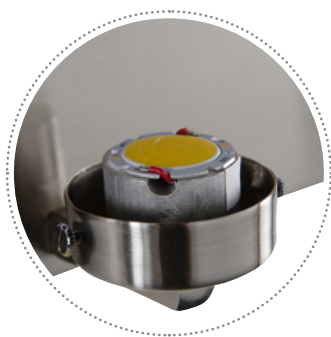

Clean

Clean is just that. Clean. It combines simple and sleek stainless steel with acid etched glass and energy-efficient LED lamping. It almost seems too easy a choice, doesn't it?

611010
Integrated LED
Lamping.