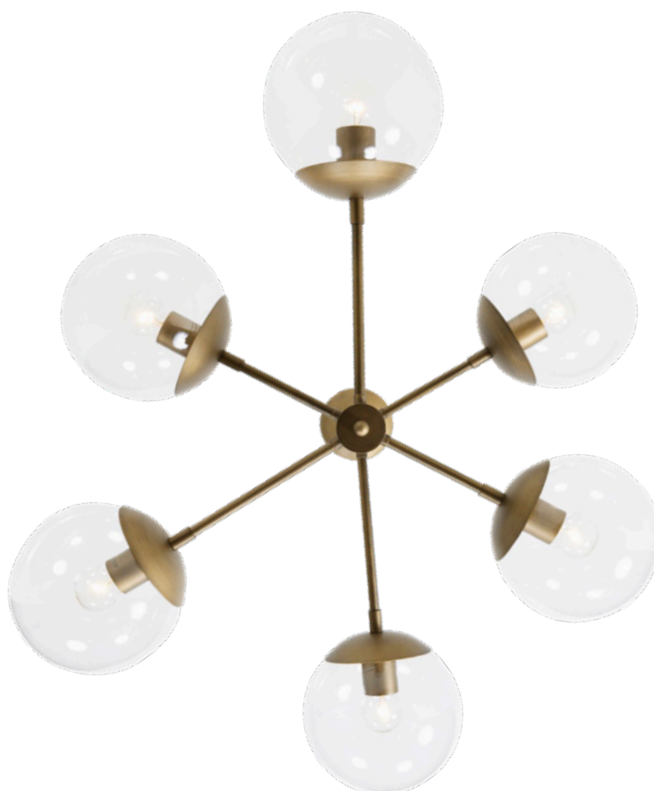

612720
Steel Arms Reinforce
Mid-Century Design.

612700
Period Authentic Clear
Glass Globes.

612730
Antique Brass
Finish.

Model 612700
Description 4-Lt Chandelier
Finish Antique Brass
Glass/Shade Clear Glass Globes
Width 28 in./71.2 cm
Height 22 in./55.9 cm
Depth 28 in./71.2 cm
Weight 10 lbs./4.6 kg
Canopy Dia. 5.25 in./13.4 cm
Socket Type 4 x 60W Medium
Stem. 5 x 12 in./30.48 cm,
 2 x 6 in./15.24 cm

Model 612710
Description 5-Lt Chandelier
Finish Antique Brass
Glass/Shade Clear Glass Globes
Width 28 in./71.2 cm
Height 23 in./58.5 cm
Depth 28 in./71.2 cm
Weight 11 lbs./5 kg
Canopy Dia. 5.25 in./13.4 cm
Socket Type 5 x 60W Medium
Stem. 5 x 12 in./30.48 cm,
 2 x 6 in./15.24 cm

Model 612720
Description 6-Lt Chandelier
Finish Antique Brass
Glass/Shade Clear Glass Globes
Width 32.5 in./82.6 cm
Height 28 in./71.2 cm
Depth 22.5 in./57.2 cm
Weight 14 lbs./6.4 kg
Canopy Dia. 5.25 in./13.4 cm
Socket Type 6 x 60W Medium
Stem 5 x 12 in./30.48 cm,
 2 x 6 in./15.24 cm