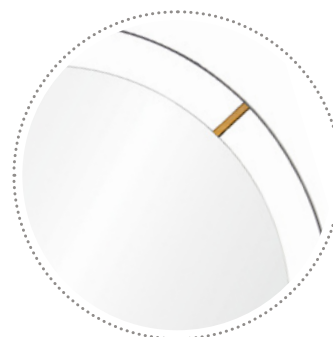

**Airy and
Modern Designs.**