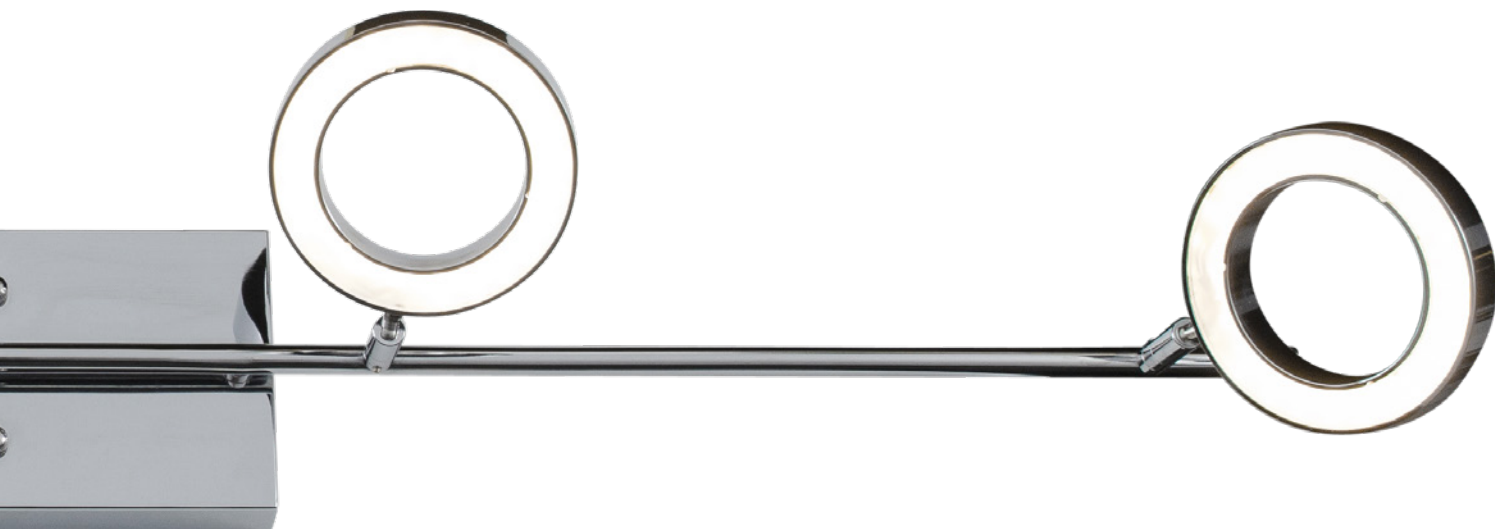

611130
Chrome Finish.

611110
Super Adjustable Rings:
170 Degrees in Any Axis.

611130
Energy-efficient
LED Lamping.

Model 611110
Description LED 2-Lt Bath Fixture
Finish Polished Chrome
Glass/Shade Acrylic Diffusers
Width 17.25 - 22.625 in./43.82 - 57.47 cm
Height 4.75 - 7.75 in./12.07 - 19.69 cm
Extension 4.75 - 8.125 in./12.07 - 20.64 cm
Weight 2 lbs./1 kg
Backplate Width 6.5 in./16.6 cm
Backplate Height 4.75 in./12.1 cm
Top-to-Mount 2.375 in./6.1 cm
LED Type 2 x 7W Integrated LED,
 3000K-3500K, 80CRI
Mounting Horizontal/Vertical