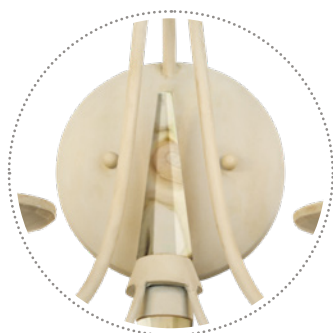

Brentwood

With its graceful, curved arms and candlelit warmth, the Brentwood Collection harkens back to colonial Williamsburg. The Country White finish gives it an organic, modern feel at home in bohemian, farmhouse and coastal décor. Like pearls with a classic little black dress, hand-carved Acacia wood bead drapes, finials and bobeches add glamour to understated elegance.

350W02CW
Finished in
Country White.