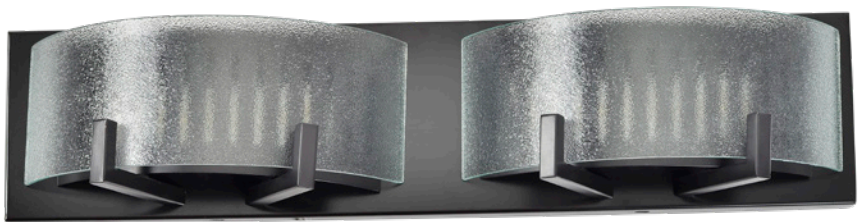

Model 611230
Description . . . . . LED Medium Bath Fixture
Finish . . . . . Warm Bronze
Glass/Shade . . . . . Micro-Texture Glass
Width . . . . . 22 in./55.9 cm
Height . . . . . 5 in./12.7 cm
Extension . . . . . 4 in./10.2 cm
Weight . . . . . 5.5 lbs./2.5 kg
Backplate Width . . . . . 22 in./55.9 cm
Backplate Height . . . . . 5 in./12.7 cm
Top-to-Mount . . . . . 2.5 in./6.4 cm
LED Type . . . . . 2 x 7.5W Integrated LED,
3000K, 80CRI
Mounting . . . . . Up Only

Shown Unlit